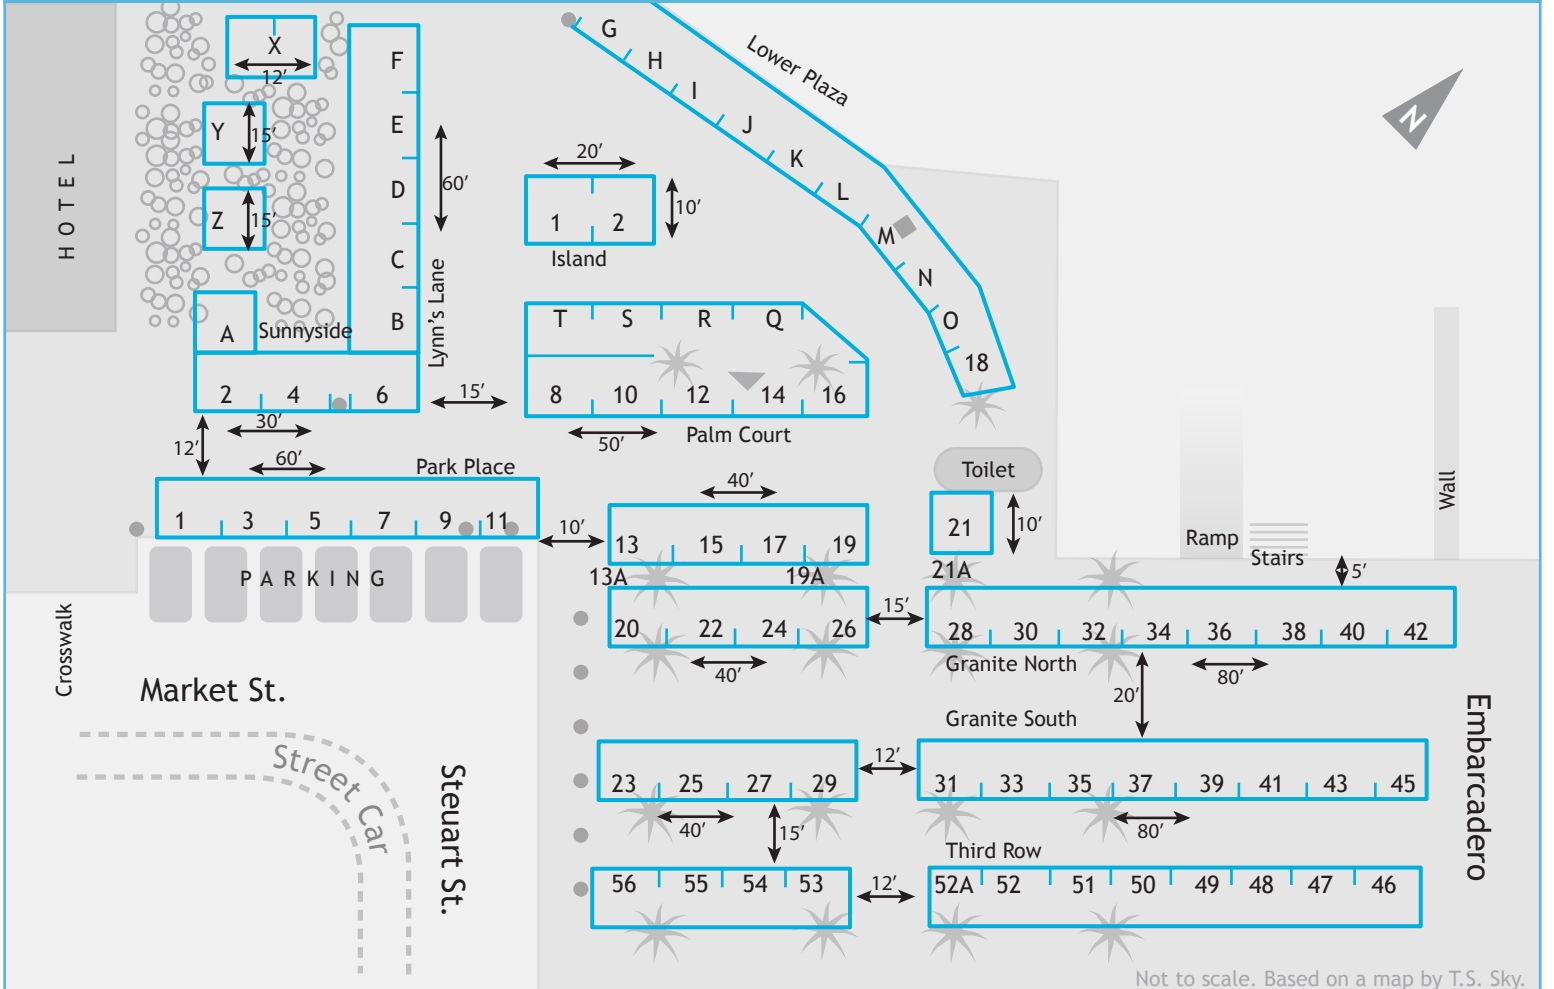

Map 30: SF Street Artists Program Selling Area Spaces: Justin Herman Plaza

Not to scale. Based on a map by T.S. Sky.