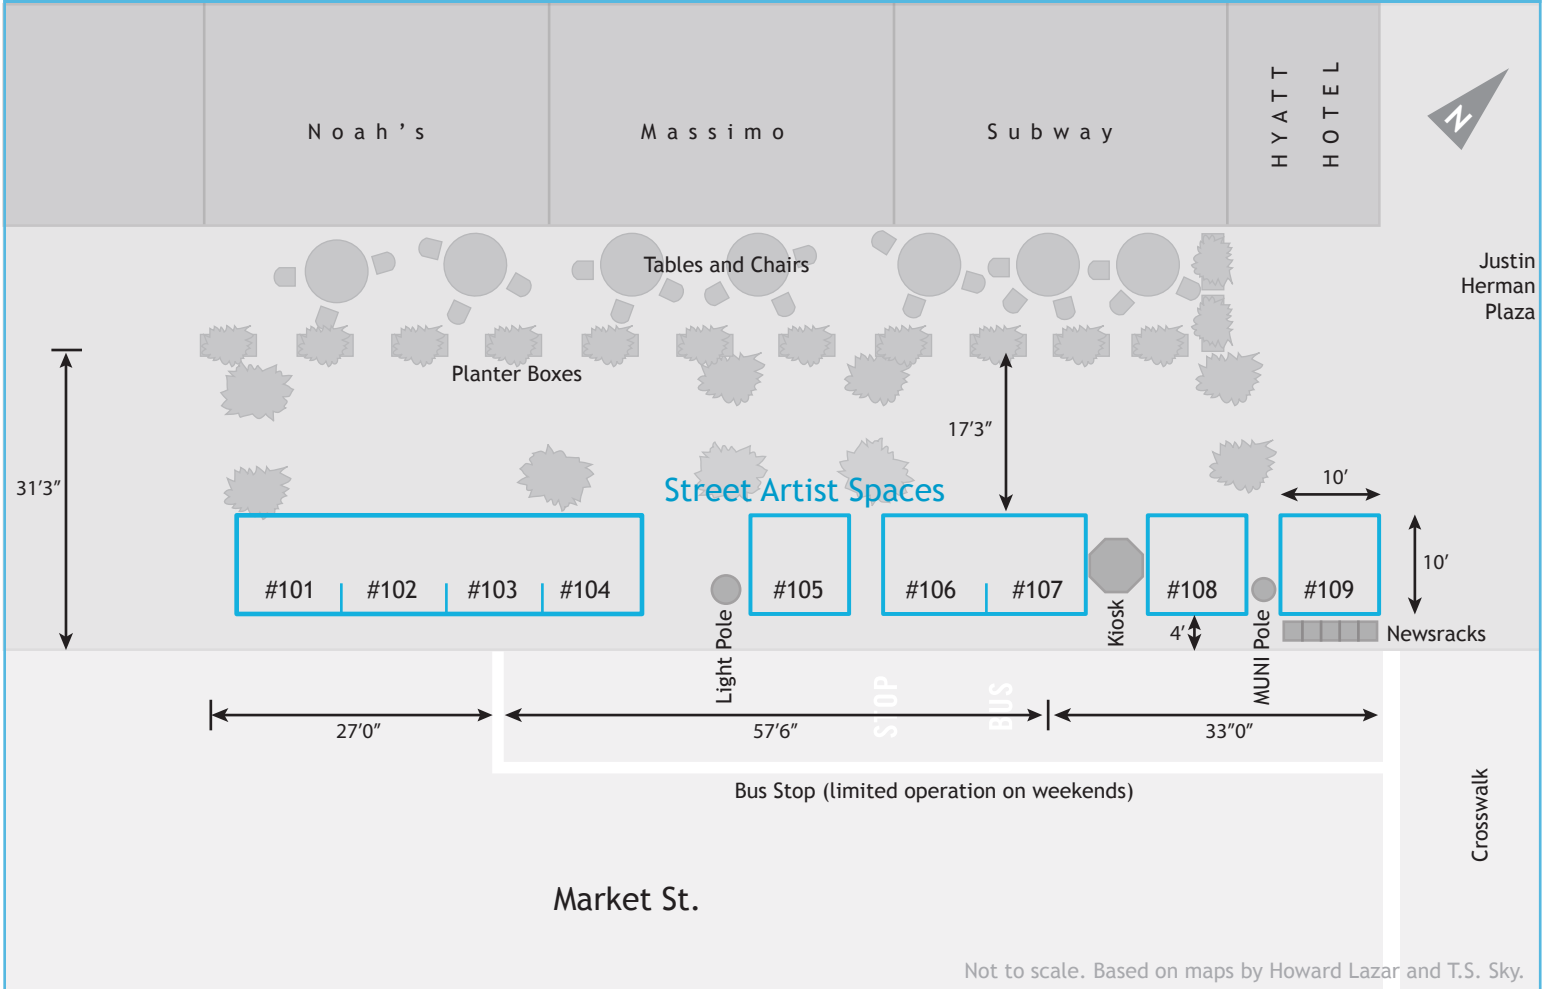

# Map 31: Market St. Weekend Street Artist Spaces (Nine "Café" Spaces)

Not to scale. Based on maps by Howard Lazar and T.S. Sky.