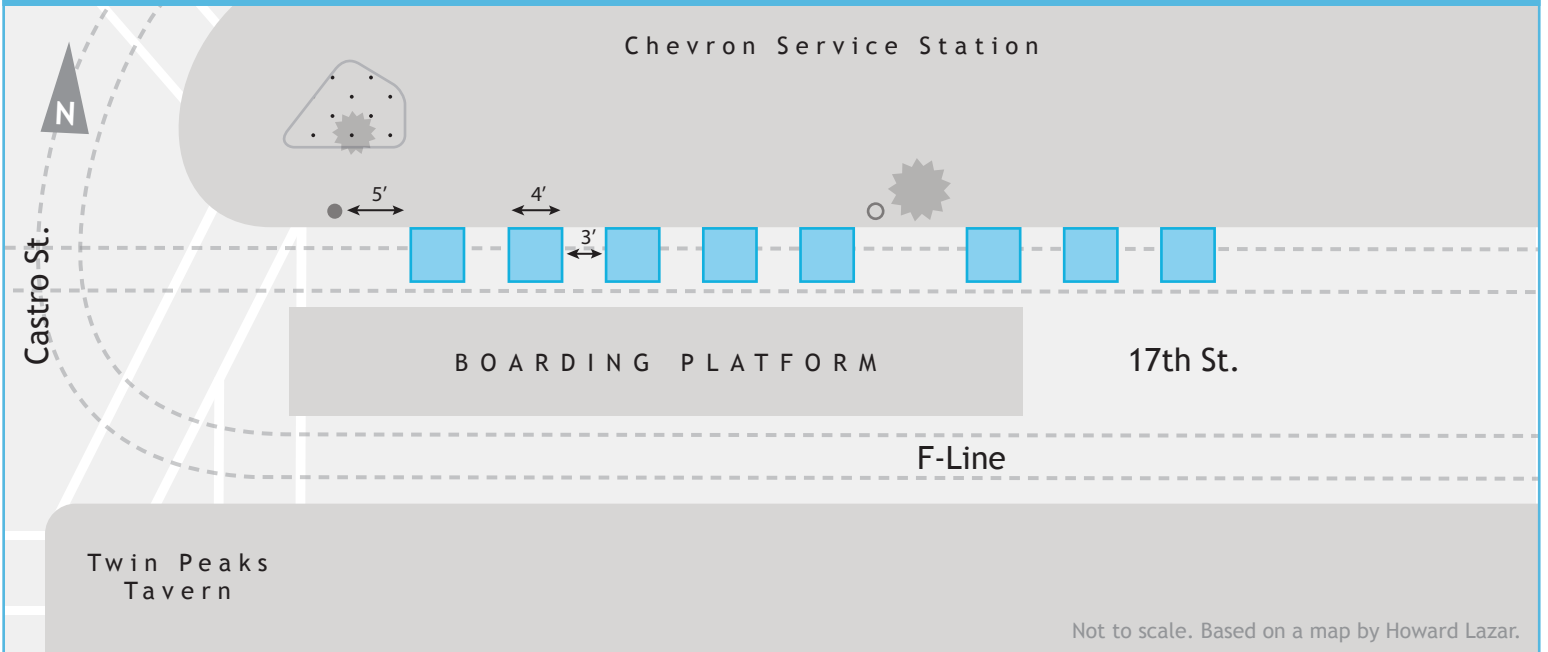

Map 32: SF Street Artists Program Selling Area Spaces: 17th and Castro

Not to scale. Based on a map by Howard Lazar.