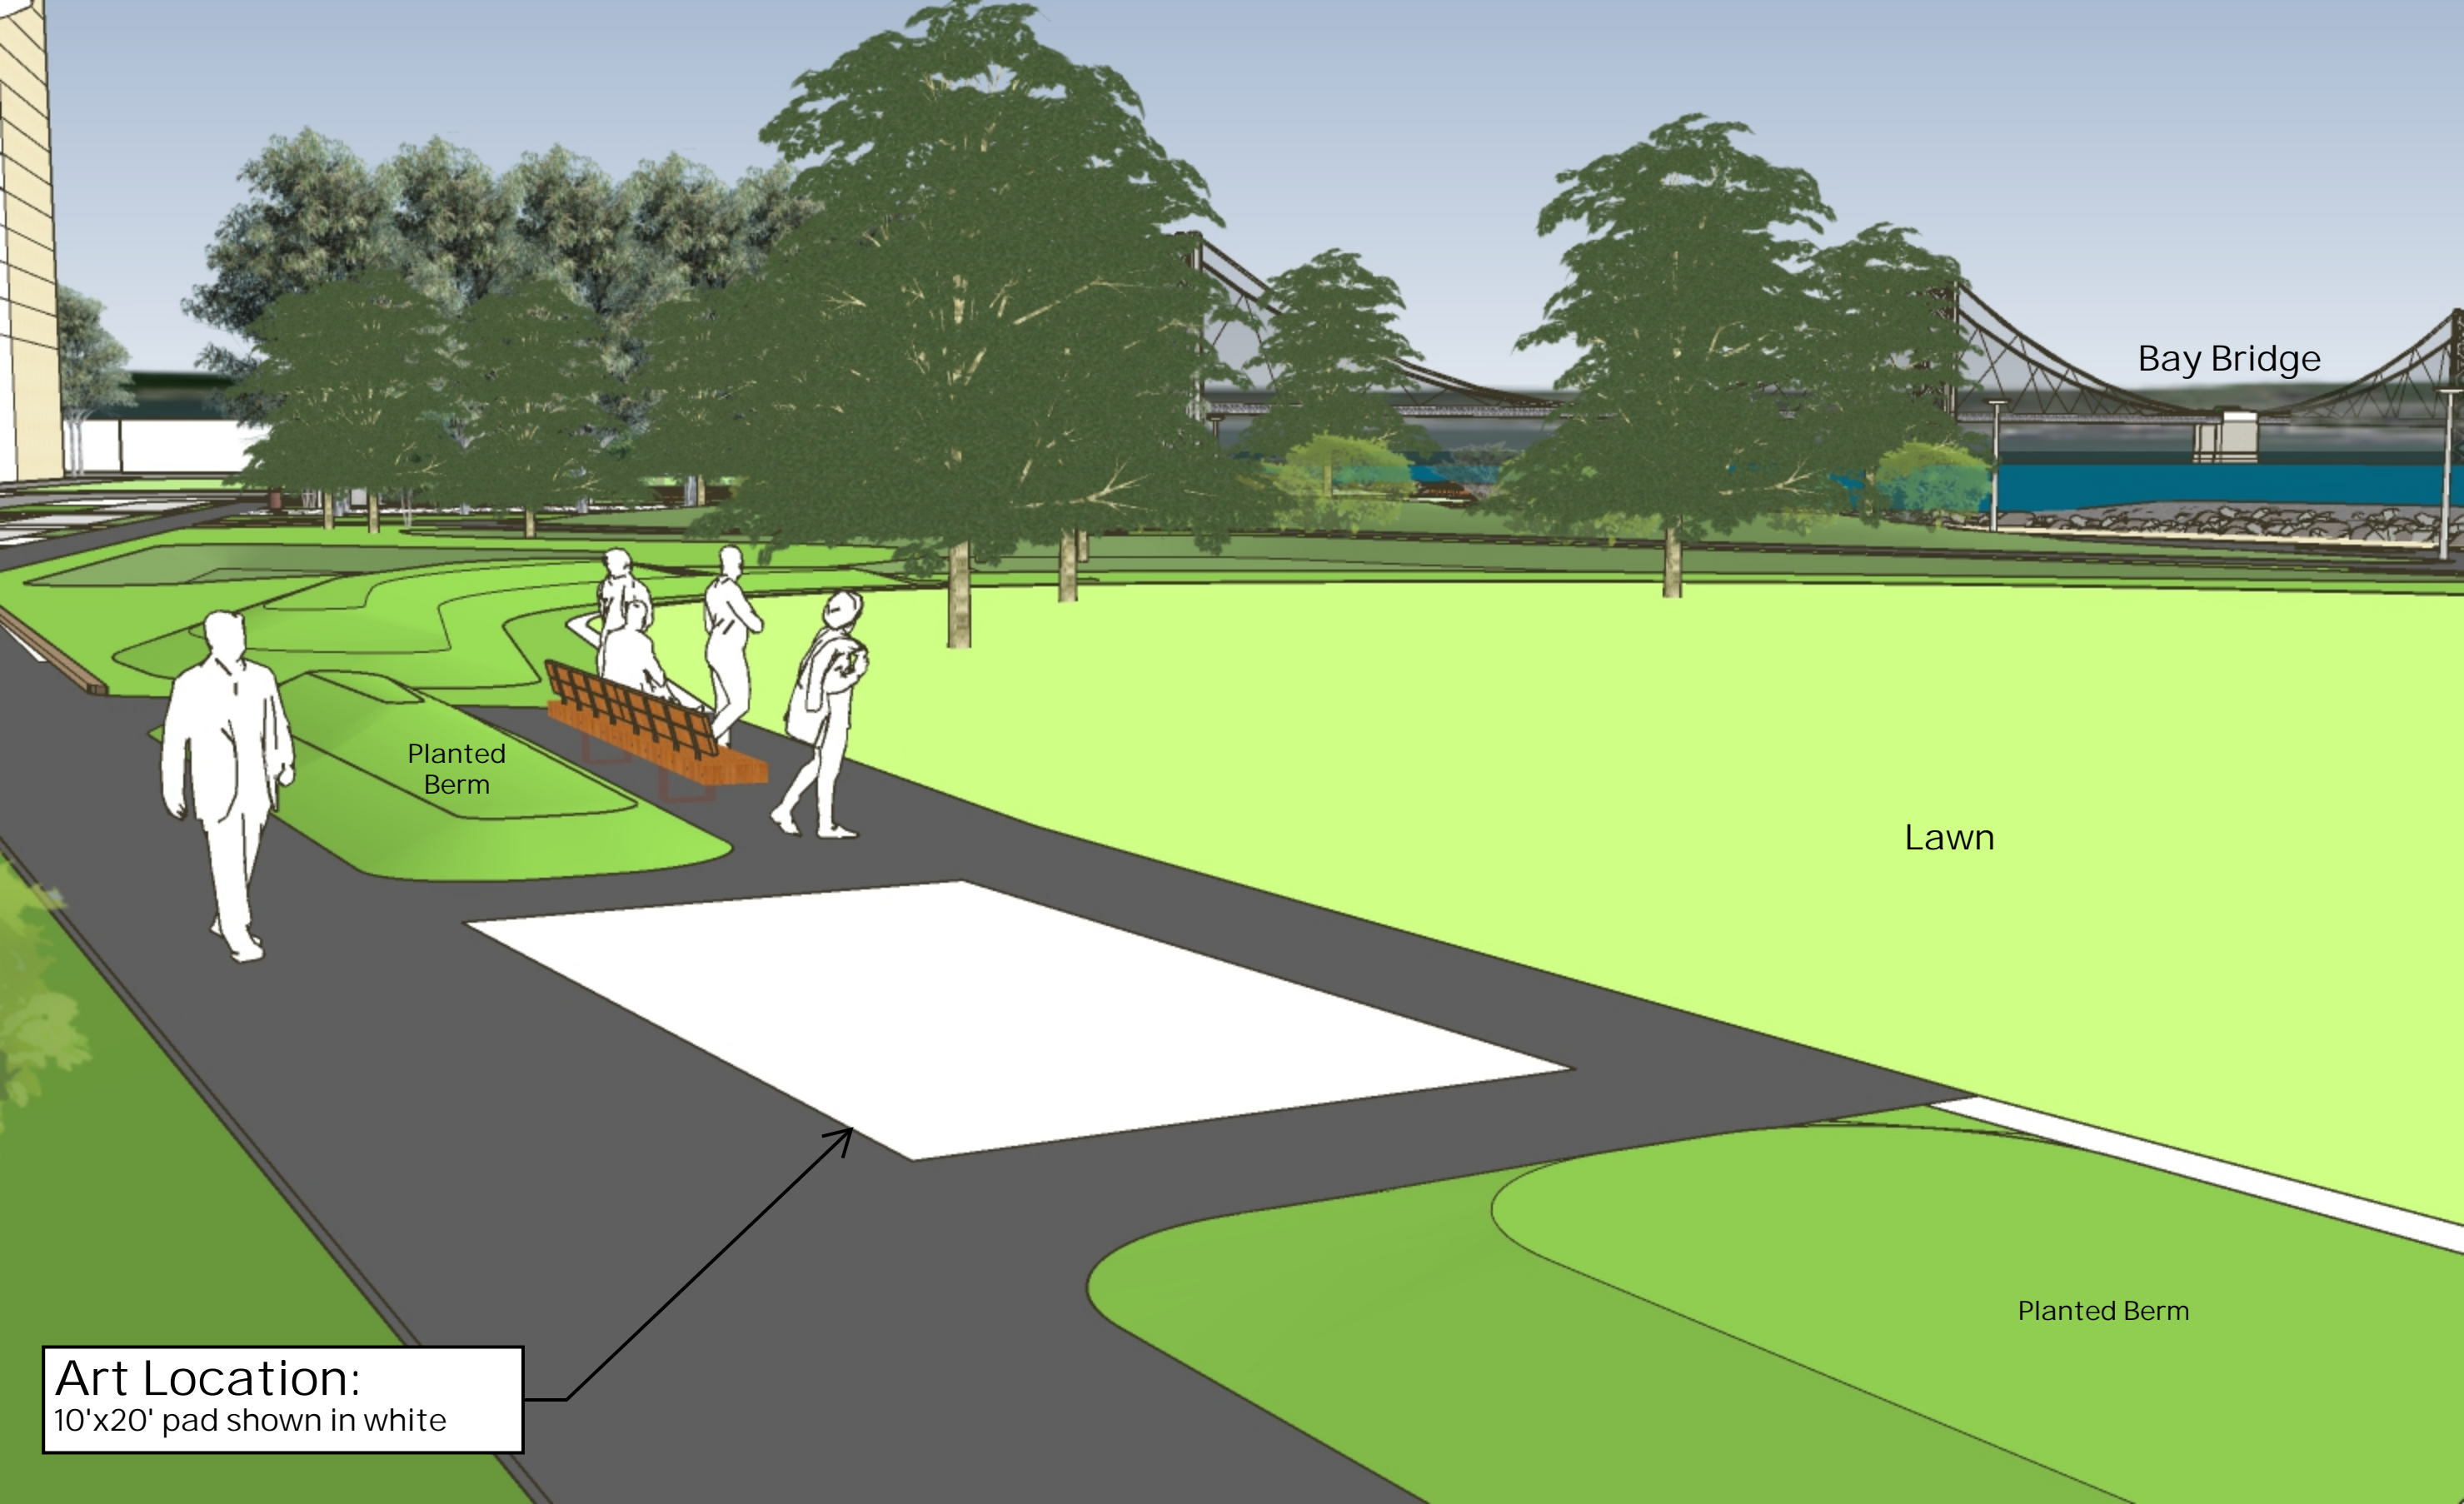

Art Location:

10'x20' pad shown in white
8' diameter, 10' tall cylinder
shown in pink for scale
reference only

BBO Plaza

Planted Berm

Lawn

Pedestrian Promenade

Event Stage

Planting Area

San Francisco Bay

Art Location:
10'x20' pad shown in white
8' diameter, 10' tall cylinder
shown in pink for scale
reference only

Planted Berm

Lawn

Planting Area

Pedestrian Promenade

Planting Area

Event Stage

Lawn

Planted Berm

Planted Berm

Art Location:
10'x20' pad shown in white

Bay Bridge

Planted Berm

Lawn

Planted Berm

Art Location:
10'x20' pad shown in white

Art Location:
10'x20' pad shown in white

Lawn

Planted Berm

Planted Berm