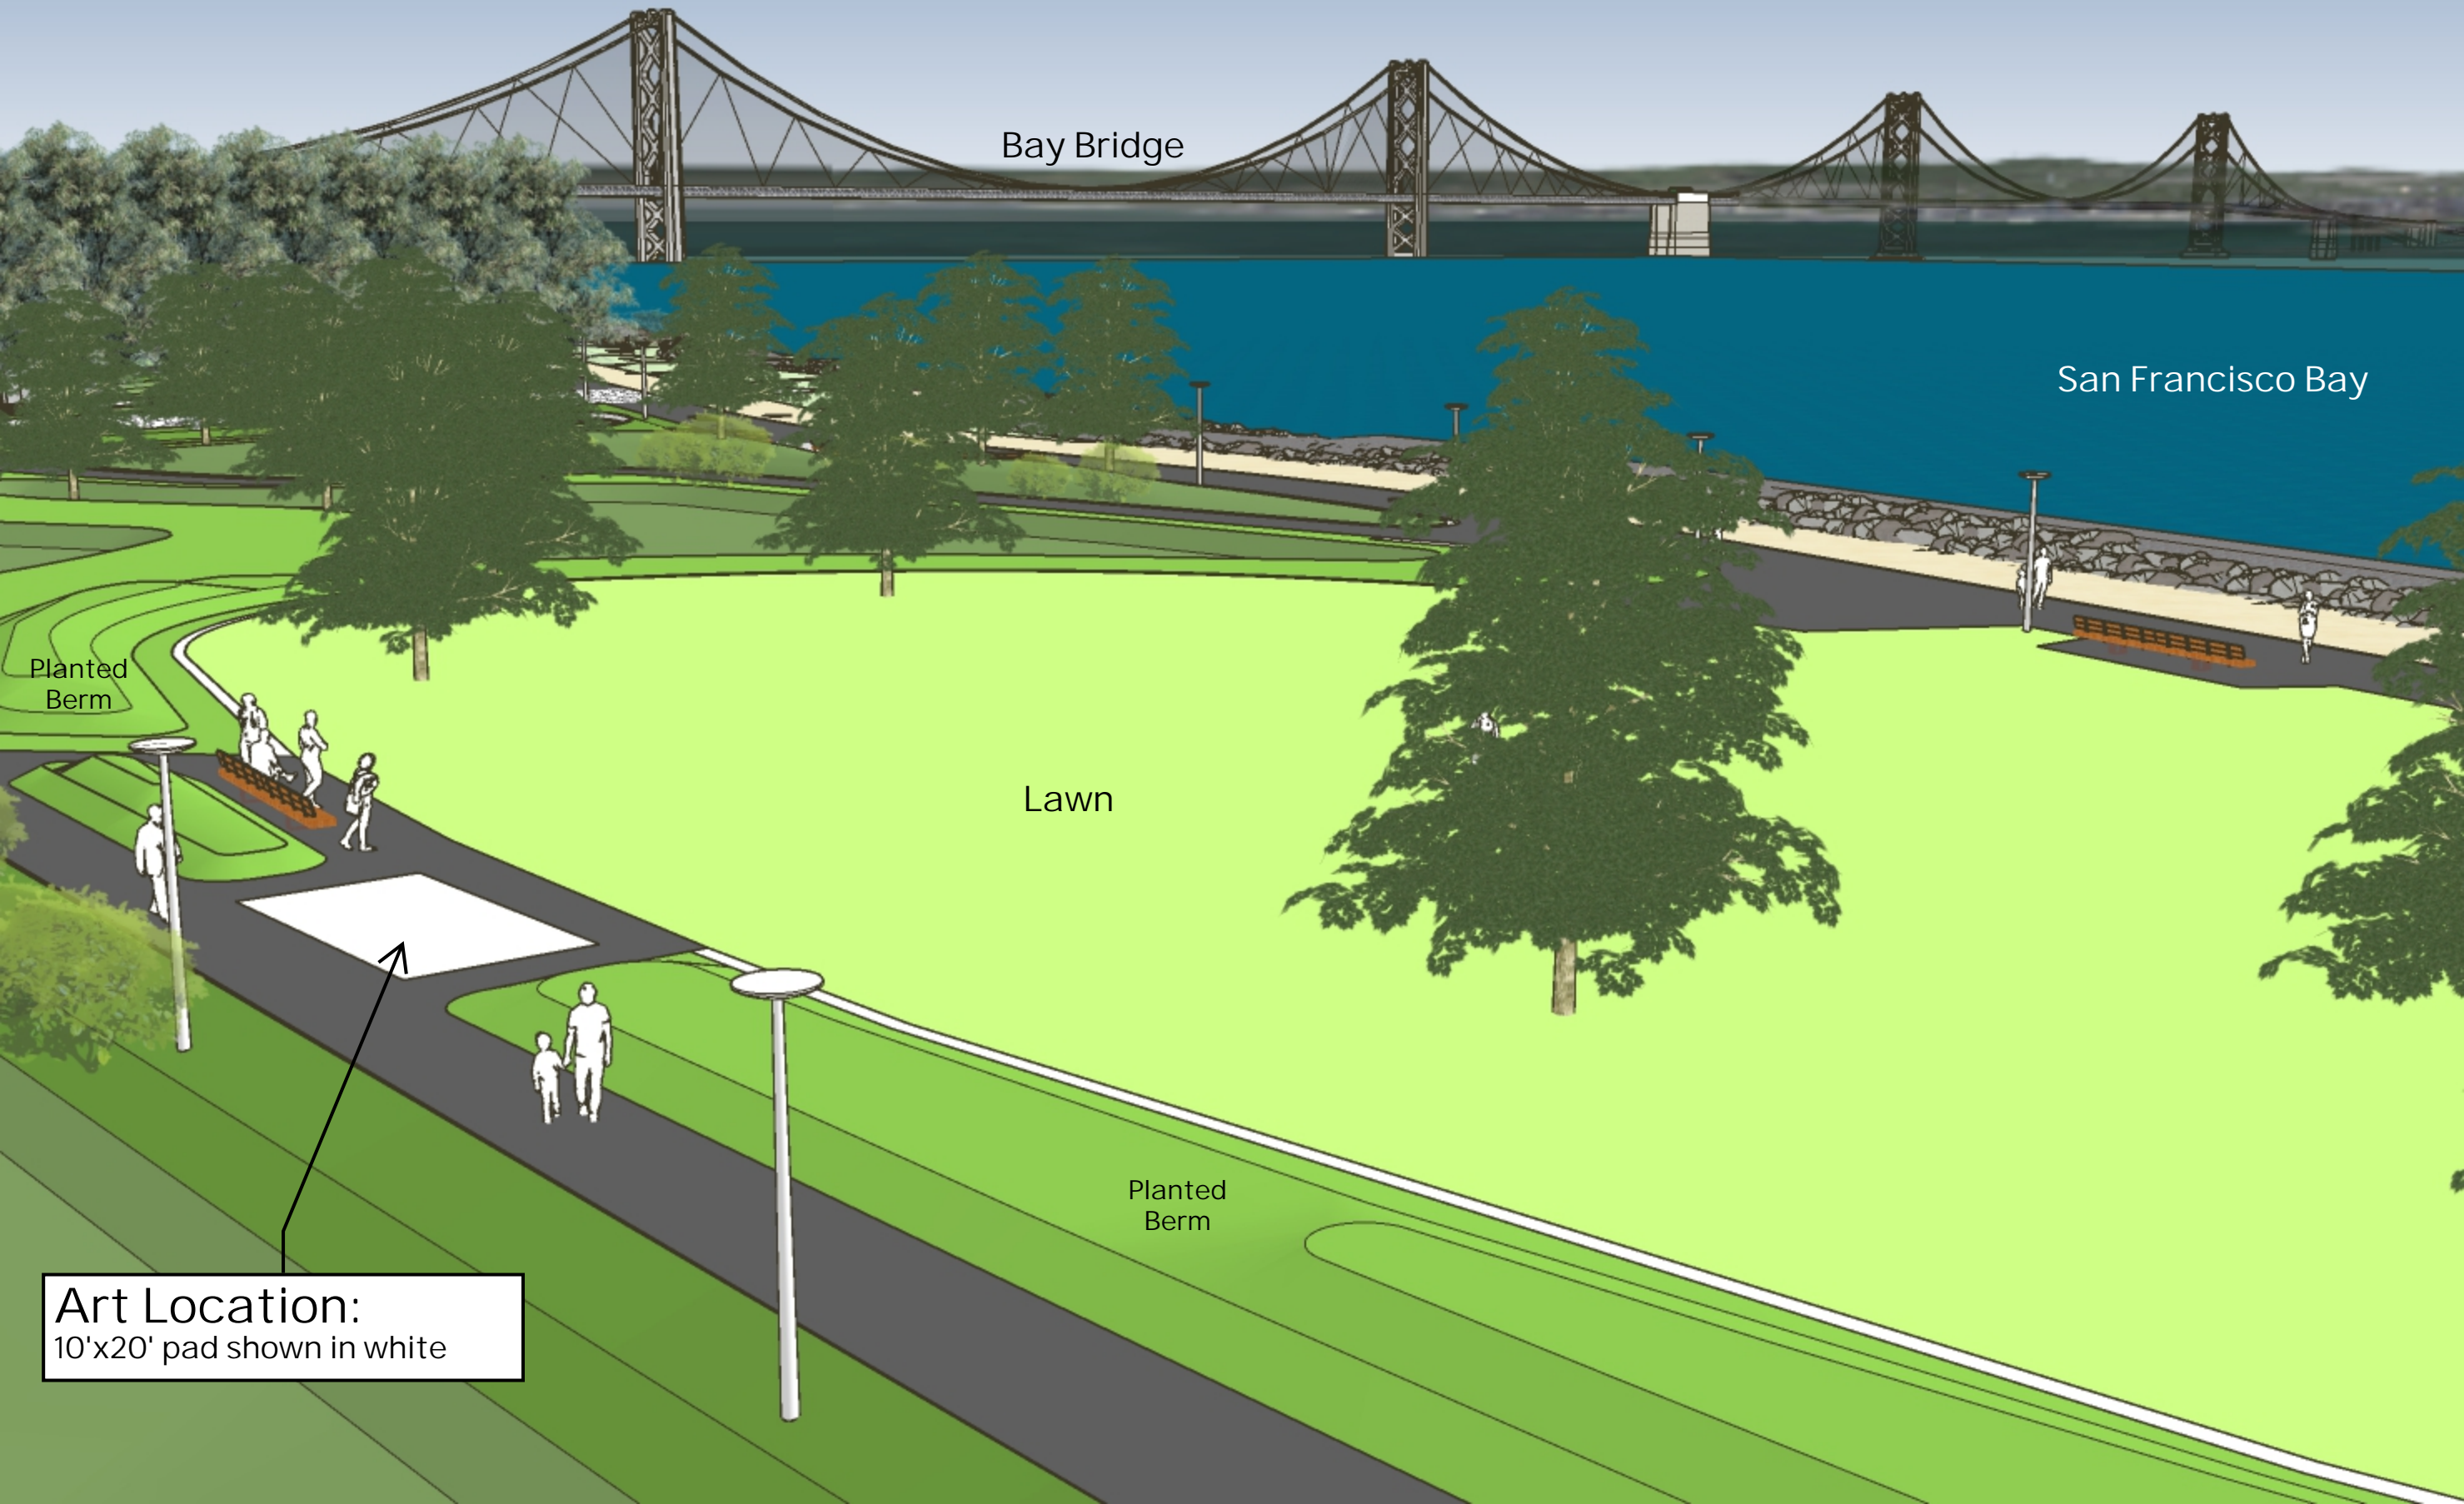

San Francisco Bay

Art Location:
10'x20' pad shown in white
8' diameter, 10' tall cylinder
shown in pink for scale
reference only

Planted Berm

Lawn

Planting Area

Pedestrian Promenade

Planting Area

Event Stage

San Francisco Bay

San Francisco Bay

Art Location:
10'x20' pad shown in white

Lawn

Planted Berm

Planted Berm

Bay Bridge

San Francisco Bay

Lawn

Planted Berm

Planted Berm

Art Location:
10'x20' pad shown in white

Bay Bridge

Planted Berm

Lawn

Planted Berm

Art Location:
10'x20' pad shown in white

Art Location:
10'x20' pad shown in white

Lawn

Planted Berm

Planted Berm