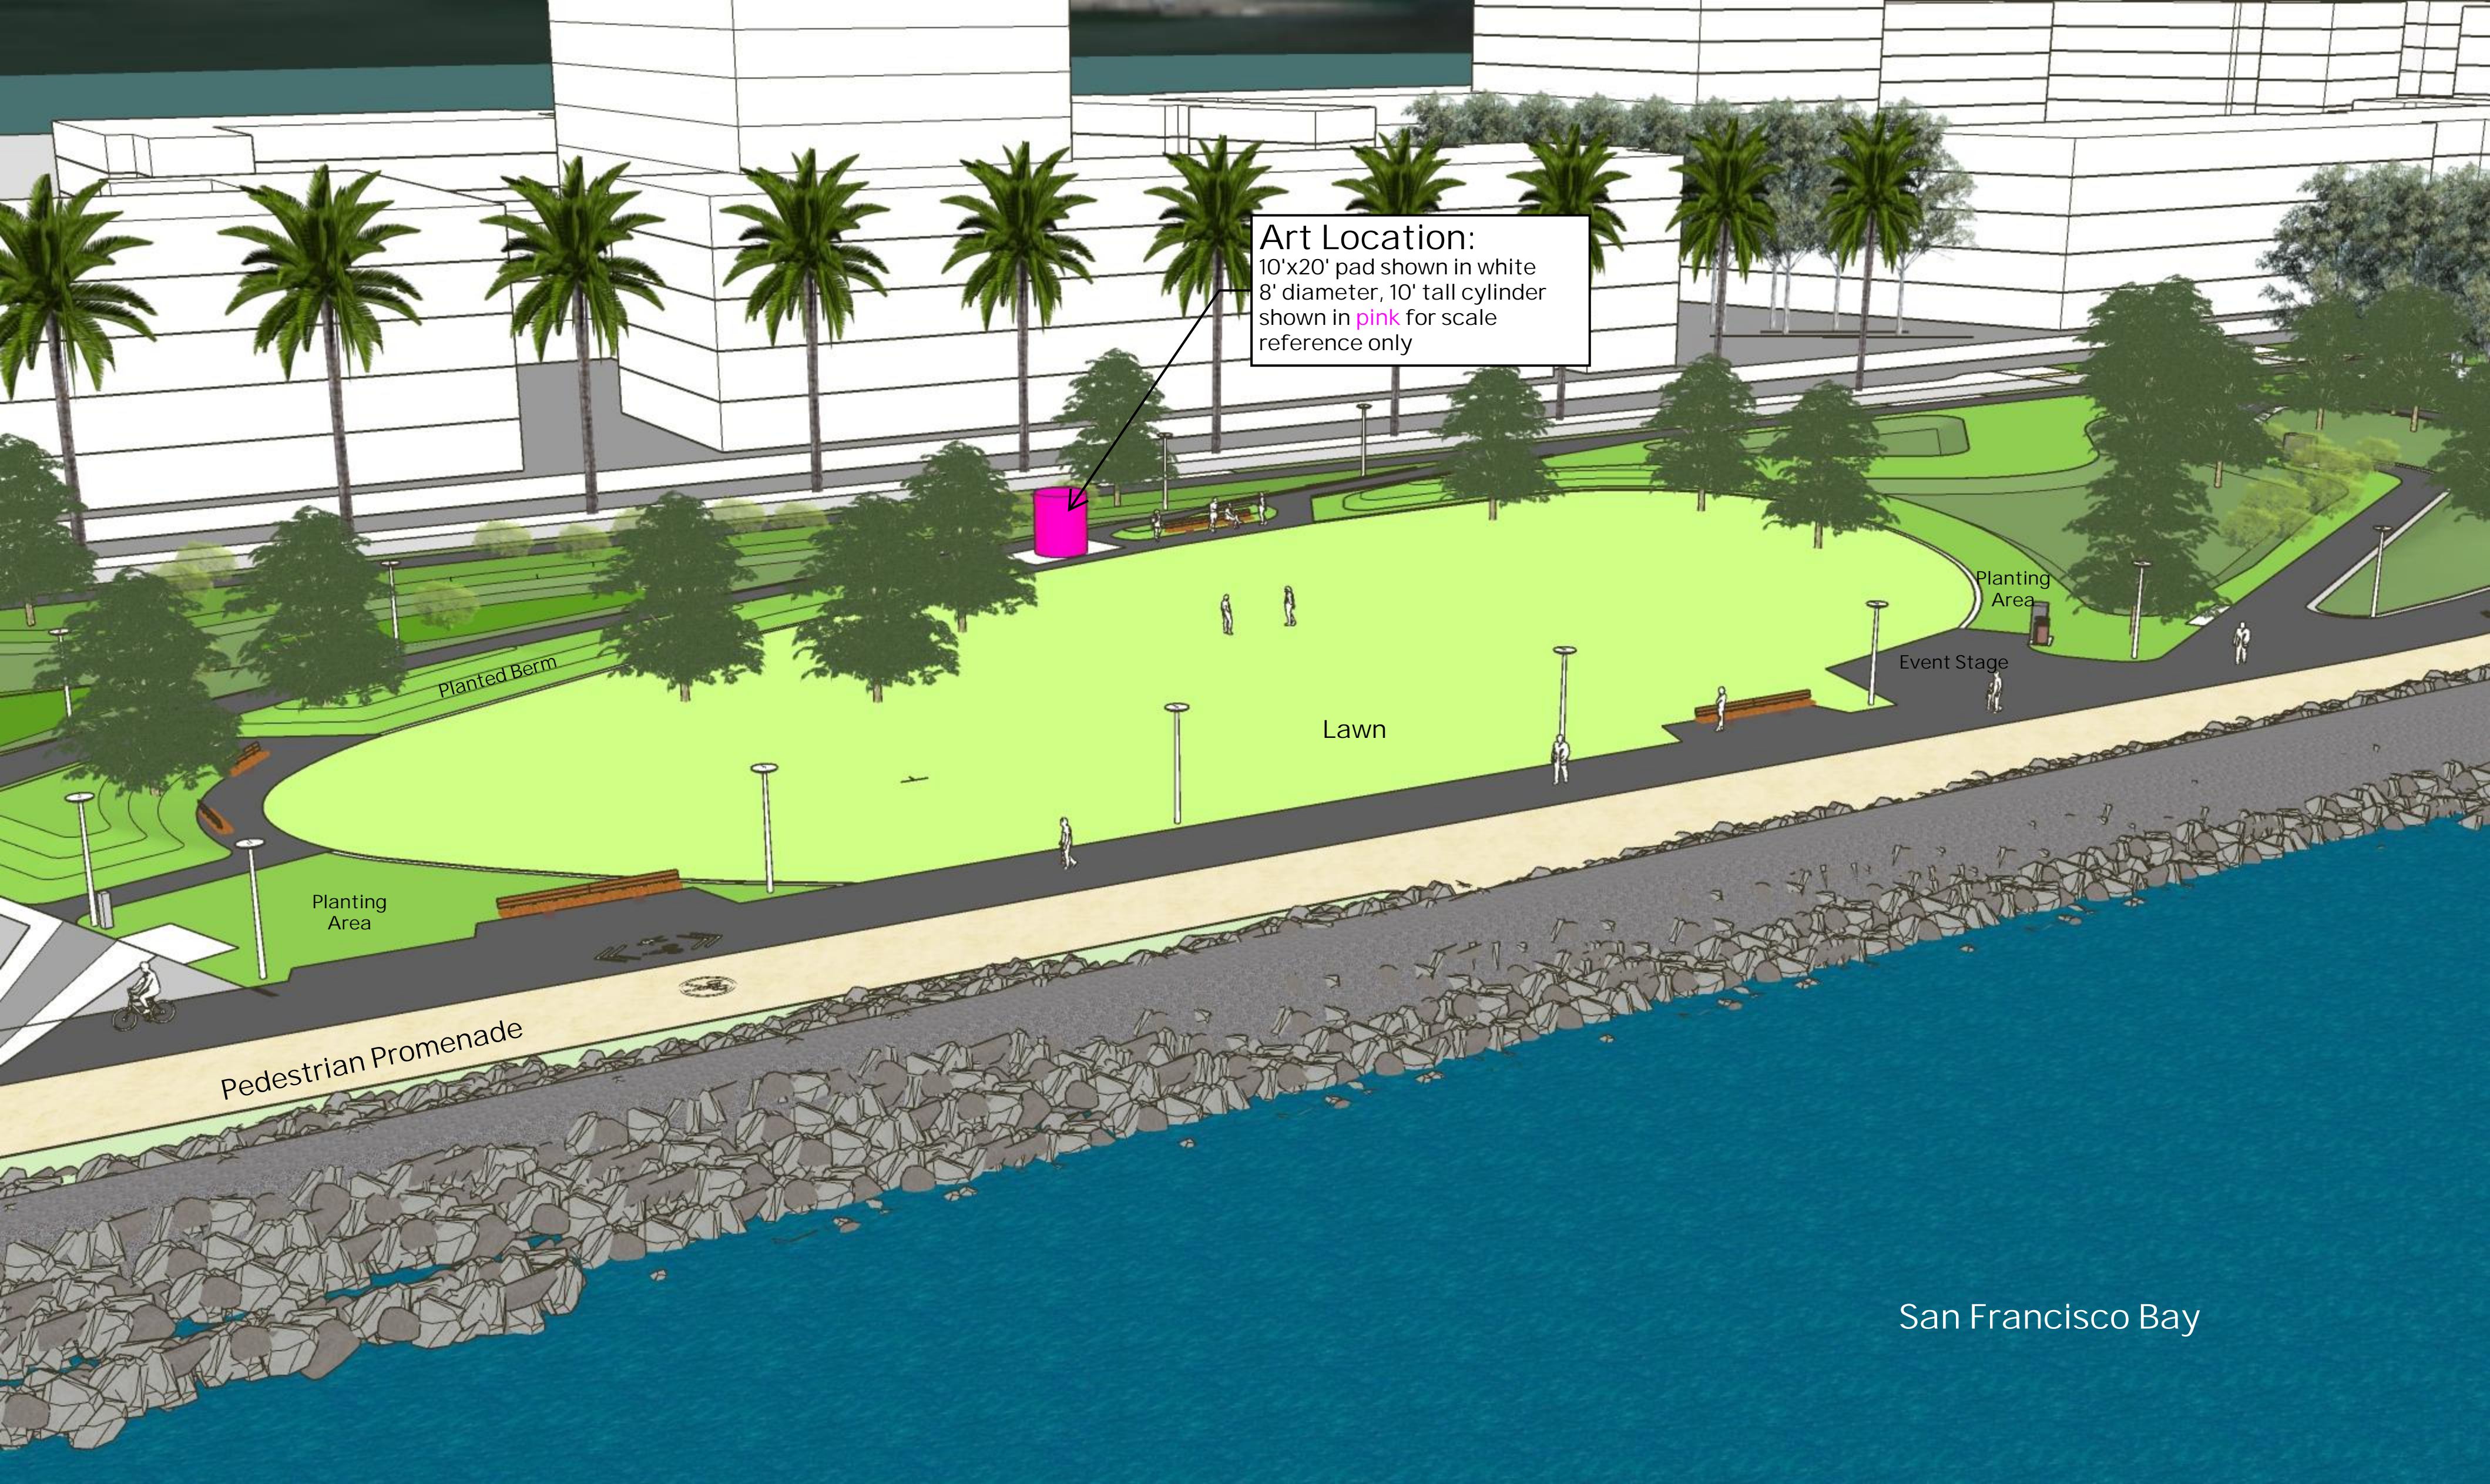

Art Location:

10'x20' pad shown in white
8' diameter, 10' tall cylinder
shown in pink for scale
reference only

BBO Plaza

Planted Berm

Lawn

Pedestrian Promenade

Event Stage

Planting Area

San Francisco Bay

Art Location:
10'x20' pad shown in white
8' diameter, 10' tall cylinder
shown in pink for scale
reference only

Planted Berm

Lawn

Planting Area

Pedestrian Promenade

Planting Area

Event Stage

San Francisco Bay

San Francisco Bay

Art Location:
10'x20' pad shown in white

Lawn

Planted Berm

Planted Berm

Bay Bridge

San Francisco Bay

Art Location:
10'x20' pad shown in white

Art Location:
10'x20' pad shown in white

Lawn

Planted Berm

Planted Berm