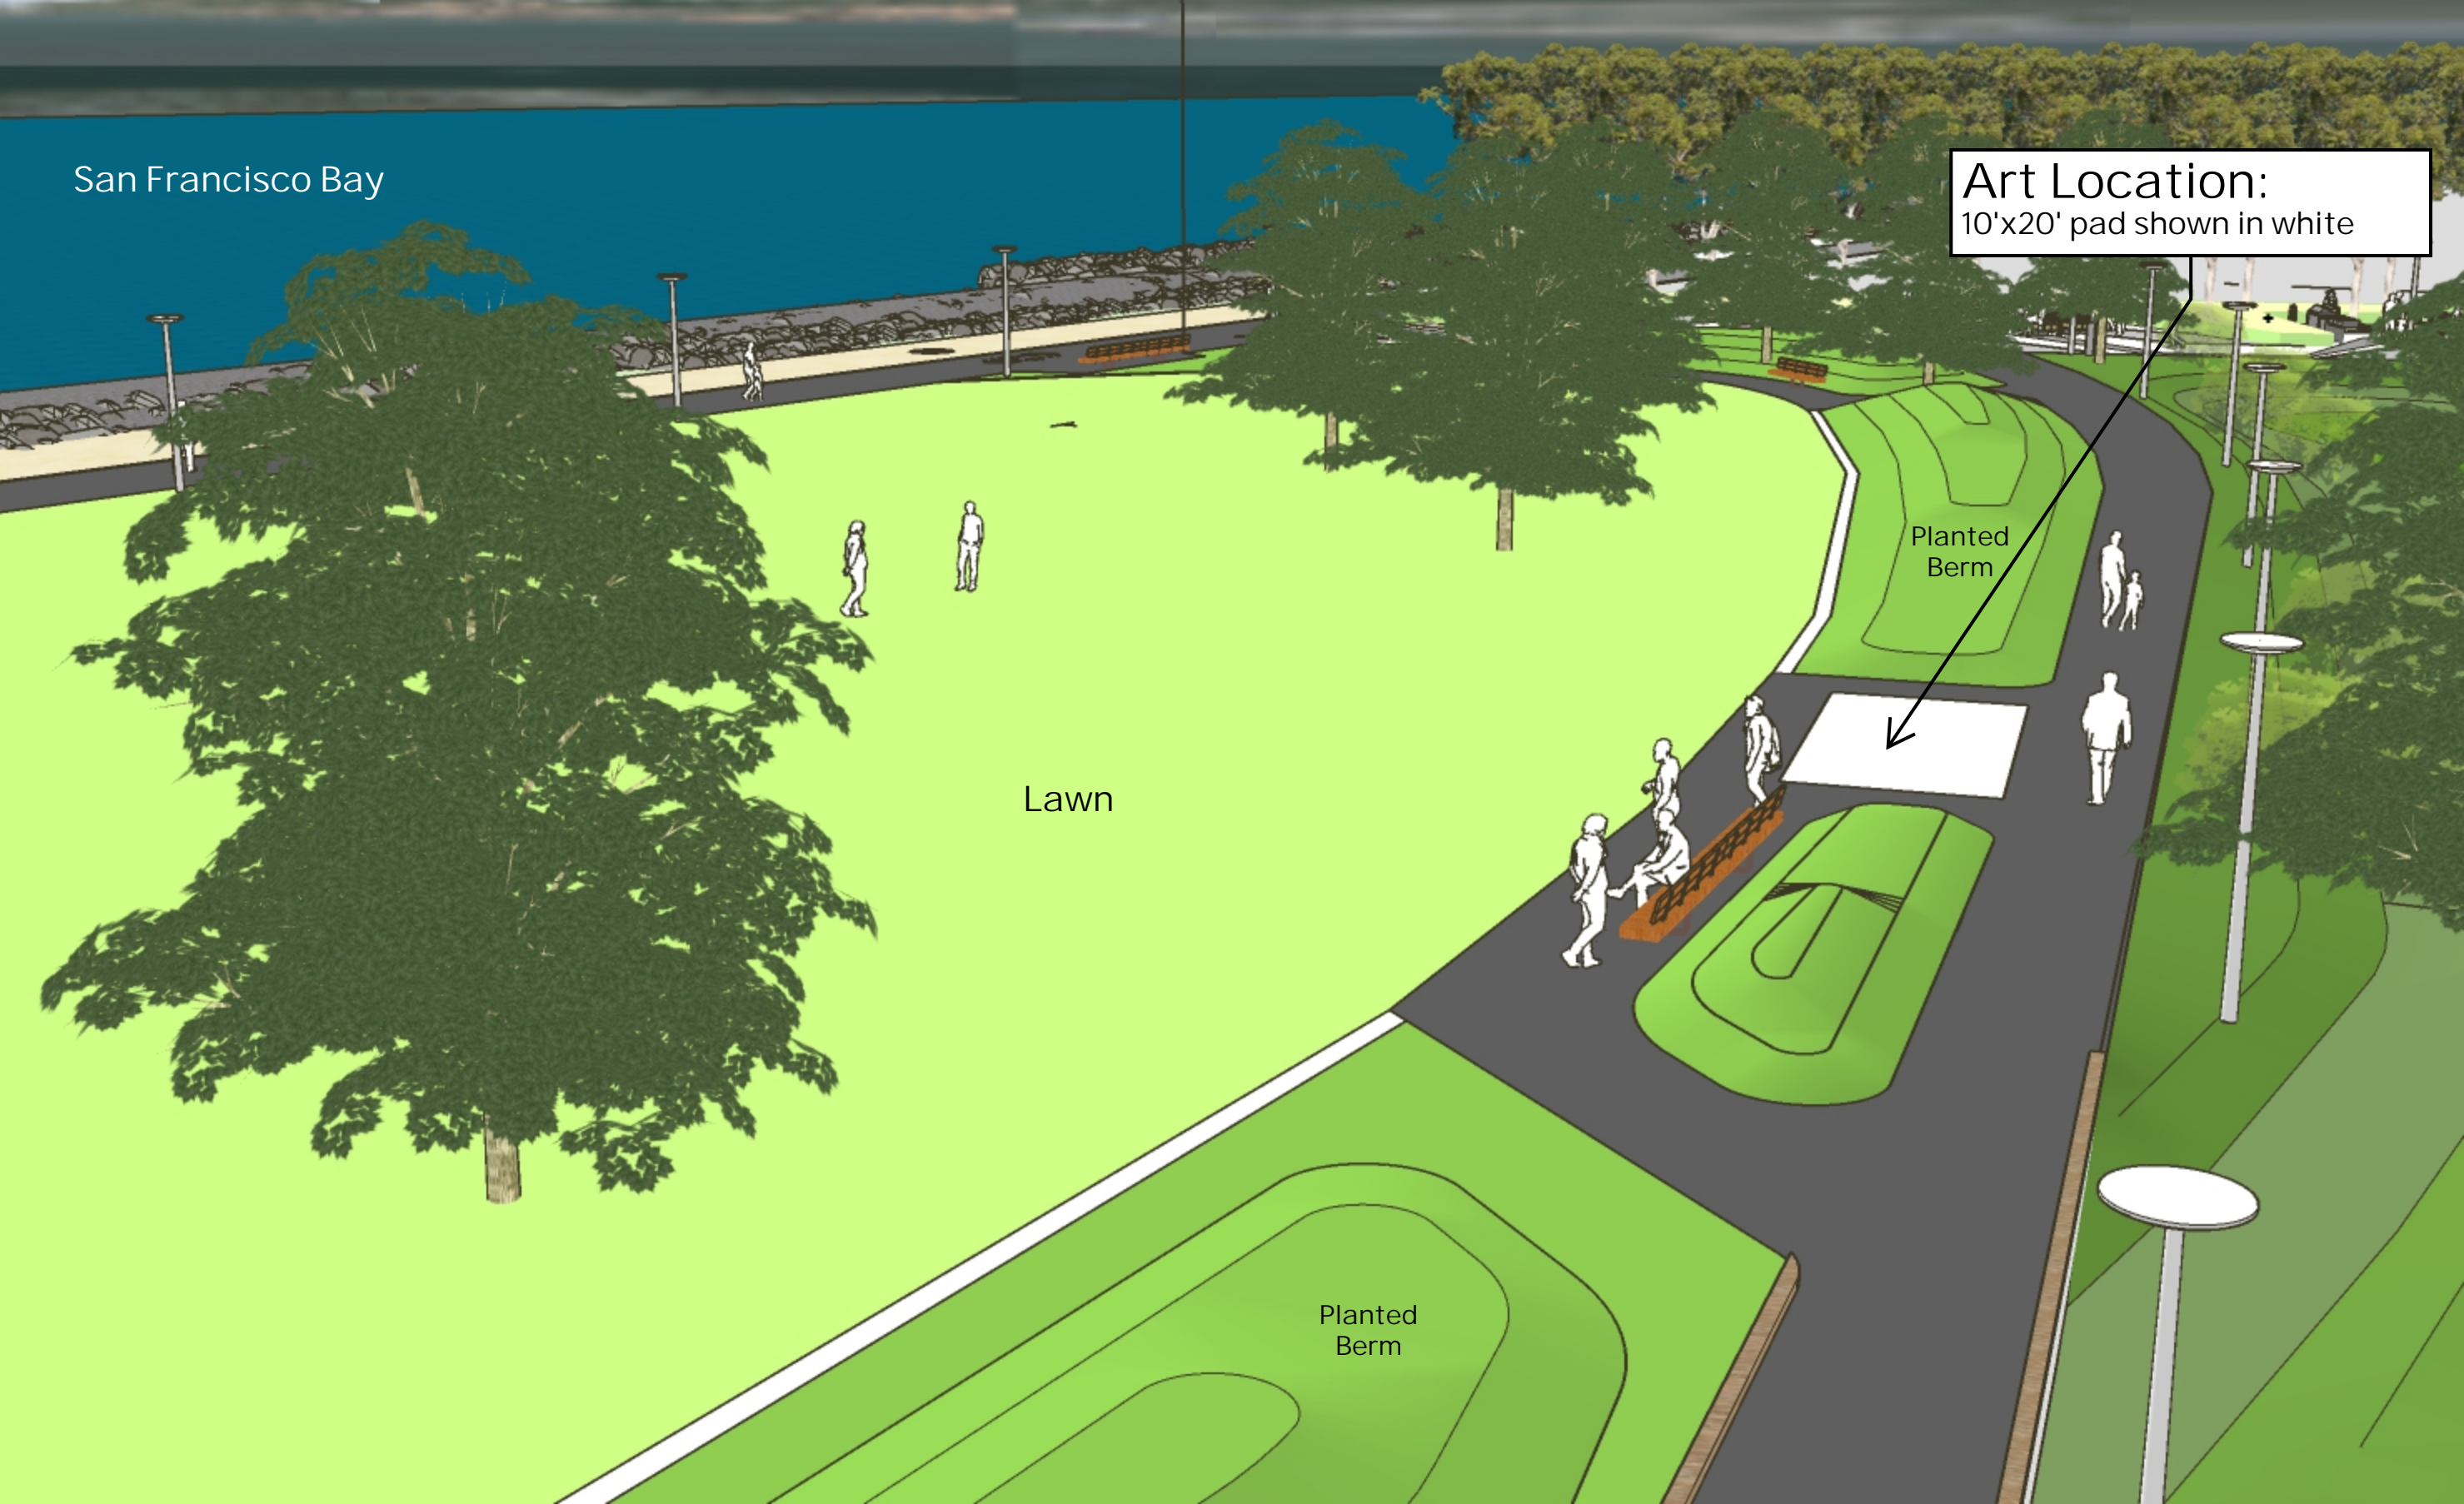

San Francisco Bay

Art Location:
10'x20' pad shown in white

Lawn

Planted Berm

Planted Berm