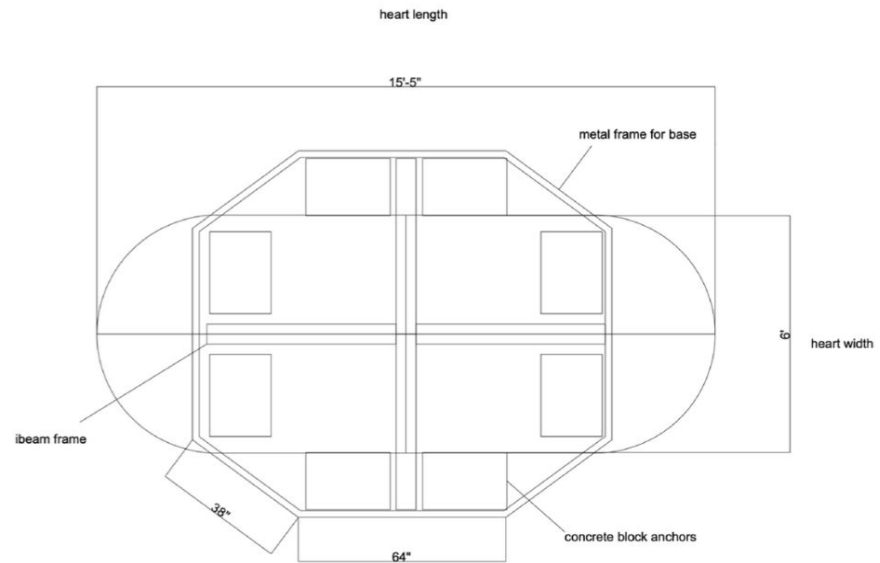

Specs

Installation

- Sculpture Size:
15'5"W x 13'H x 6'D
- Deck Size:
8'6"W x 10'6"D
- Requires 7,000lb VR forklift*
- 110 volt cord for Lights

* Sites with limited accessibility
may require additional equipment