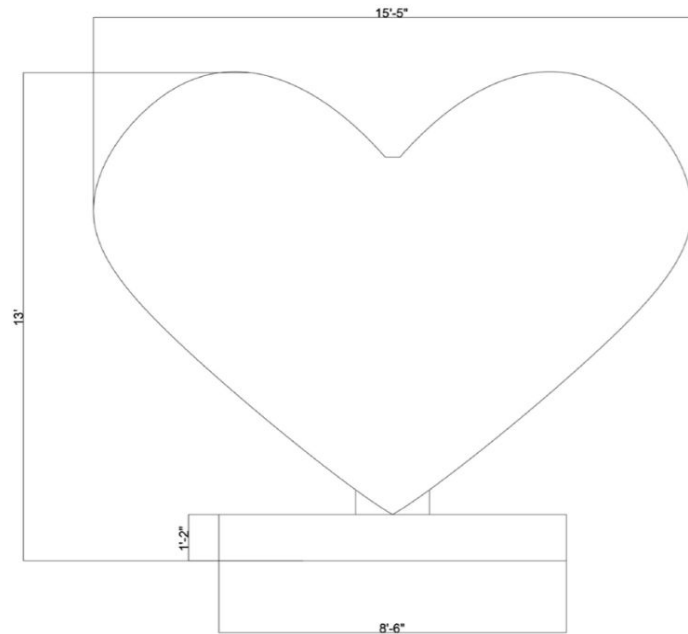

Heartfulness

KATY BOYNTON

Heartfulness is a steel sculpture of a mended heart, embodying the strength of the human spirit. Every experience, every scar, tells a story of resilience and the enduring power of love. By embracing these experiences, we allow our hearts to heal and grow.

Specs

Installation

- Sculpture Size:
15'5"W x 13'H x 6'D
- Deck Size:
8'6"W x 10'6"D
- Requires 7,000lb VR forklift*
- 110 volt cord for Lights

* Sites with limited accessibility
may require additional equipment