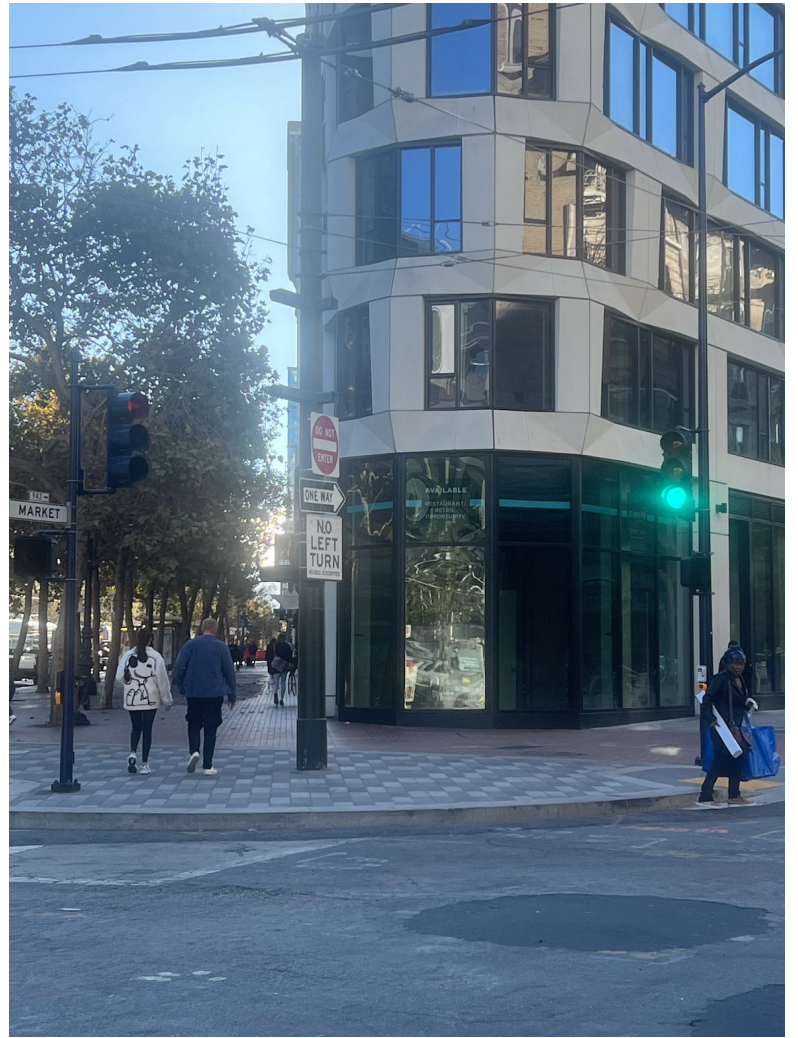

Heartfulness

KATY BOYNTON

Heartfulness is a steel sculpture of a mended heart, embodying the strength of the human spirit. Every experience, every scar, tells a story of resilience and the enduring power of love. By embracing these experiences, we allow our hearts to heal and grow.

During the day the rusted metallic surface catches the sunlight, a testament to the resilience of a heart that has weathered life's challenges. Inside, a pair of woven rope seats offer an intimate sanctuary for connection. Below, the surrounding deck provides a space for gathering.

Specs

Installation

- Sculpture Size:
15'5"W x 13'H x 6'D
- Deck Size:
8'6"W x 10'6"D
- Requires 7,000lb VR forklift*
- 110 volt cord for Lights

* Sites with limited accessibility
may require additional equipment