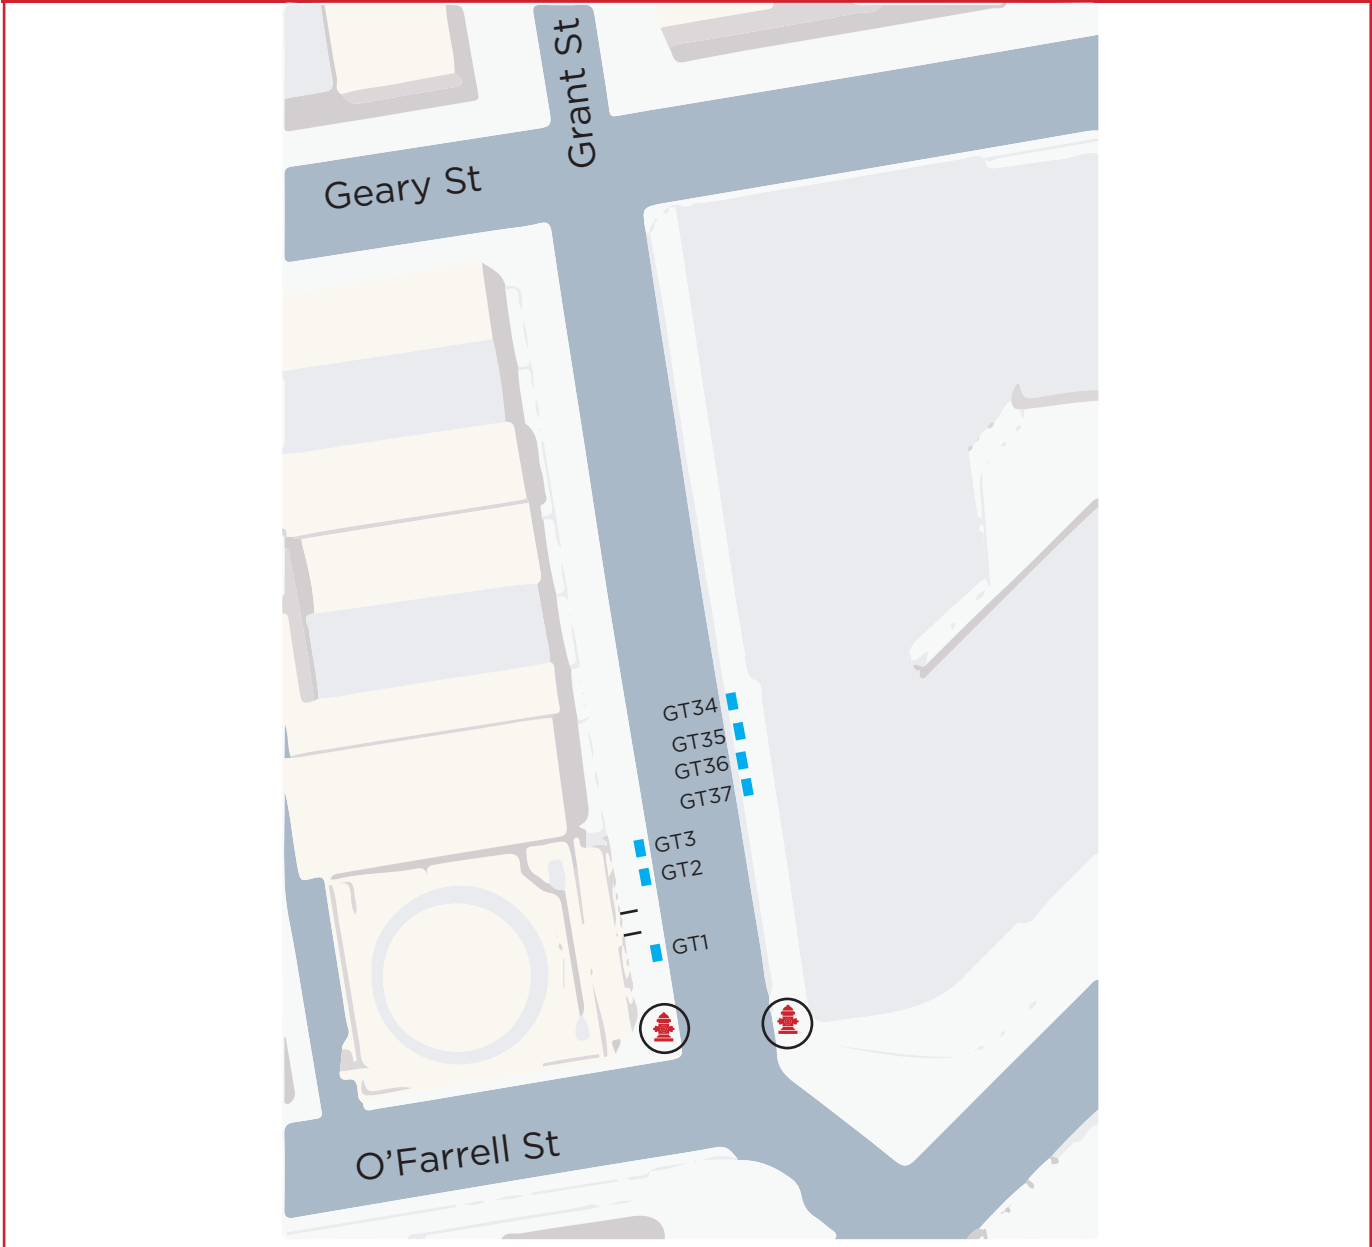

Map 29: Art Vendor Selling locations: Grant between Geary and O'Farrell

See the Google Map location [here](#)