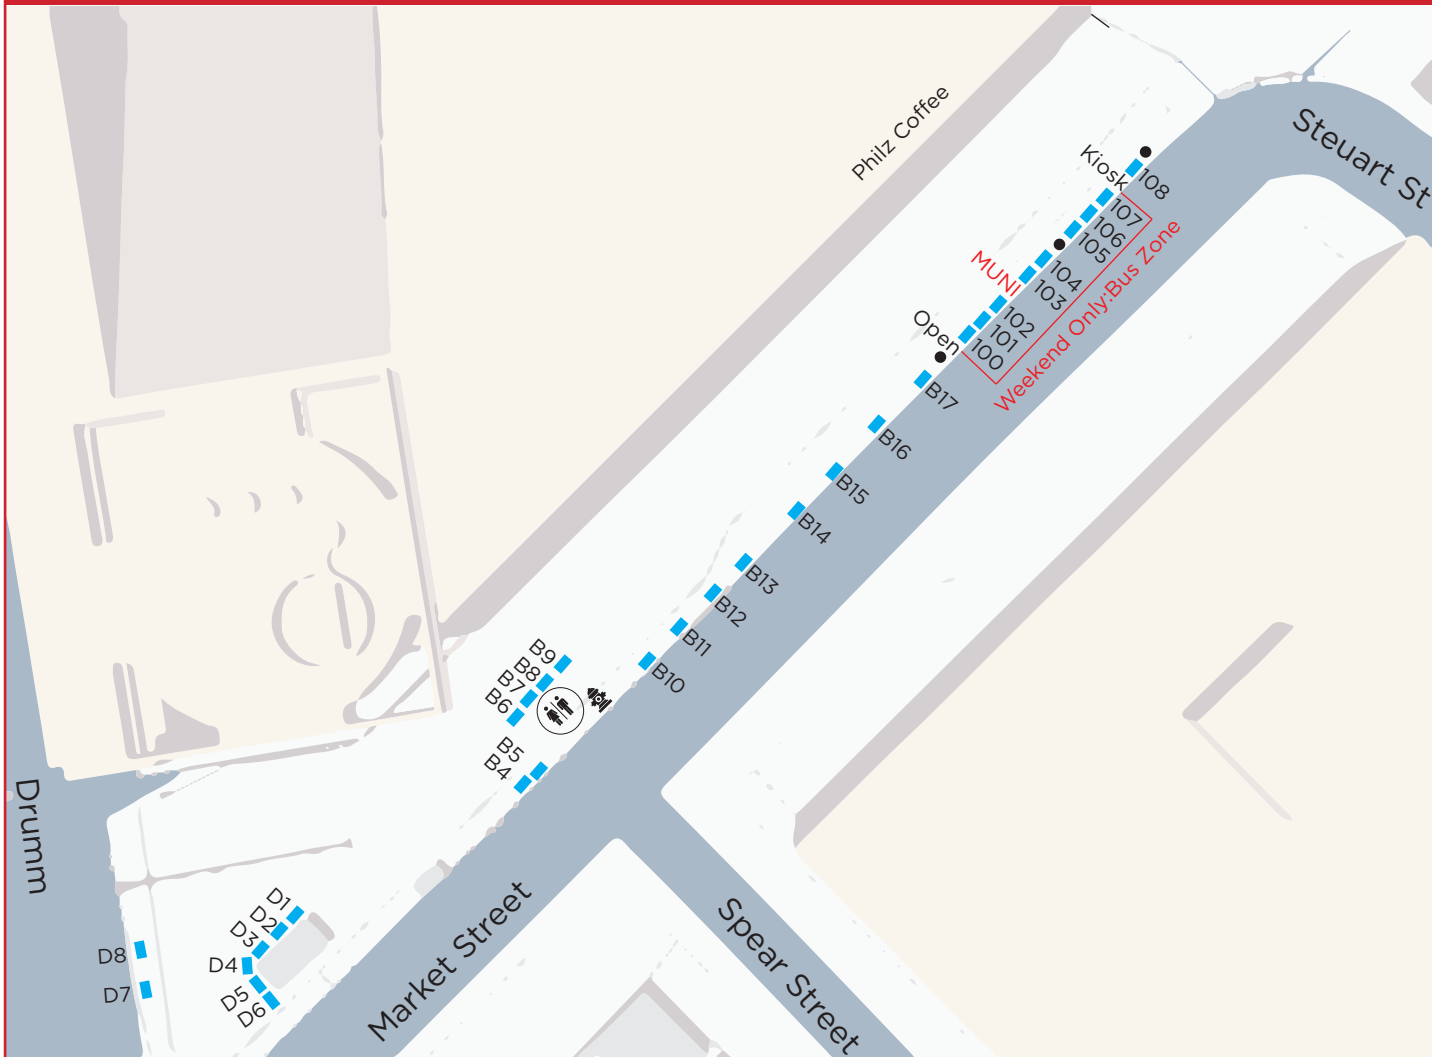

Map 31: Art Vendor Selling locations: Market, Drumm to Stuart

sfartscommission.org

See the Google Map location here